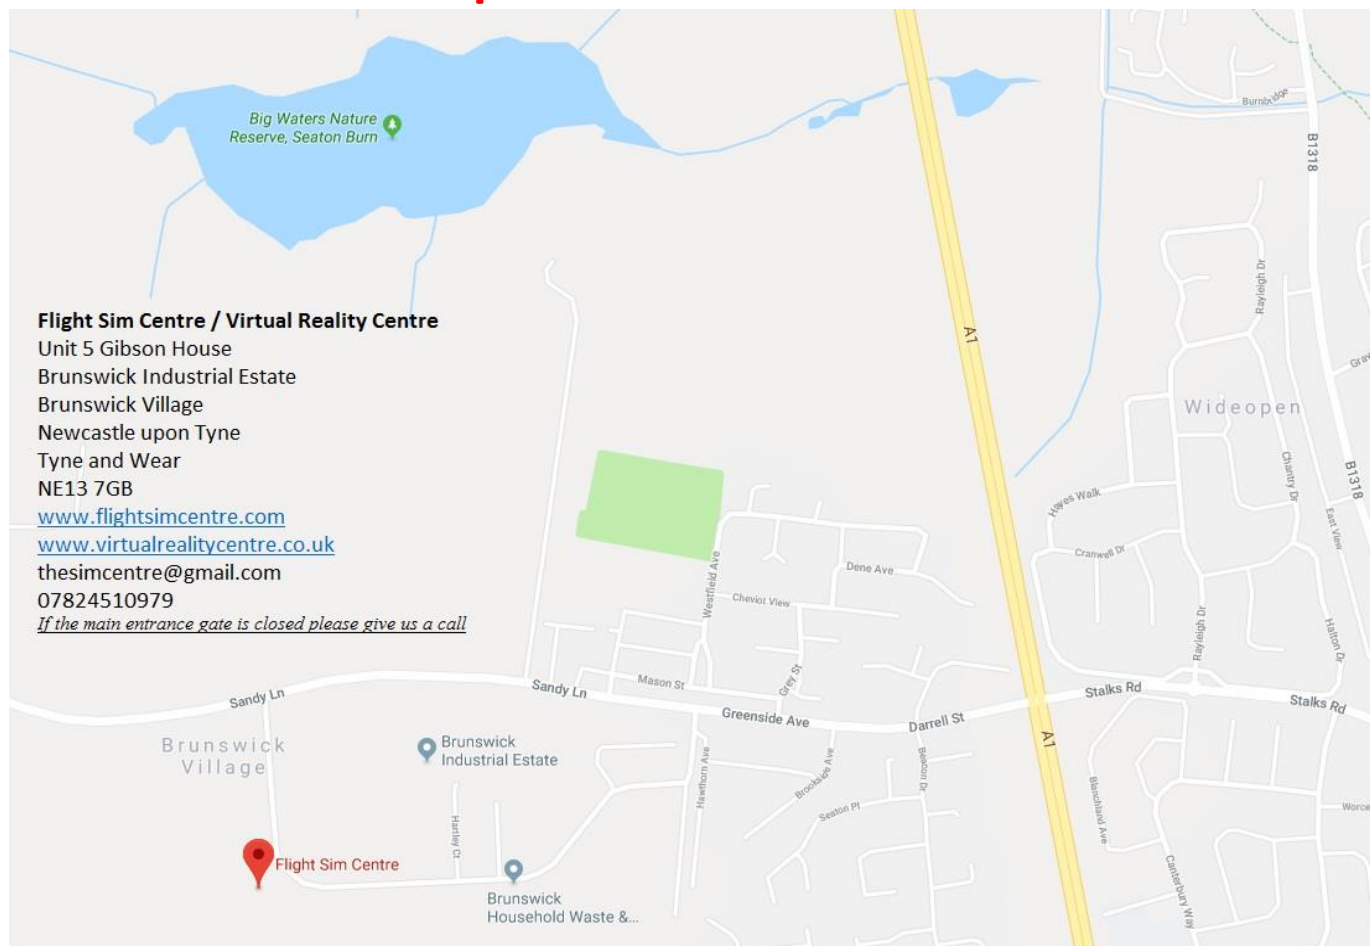

Important Information

How to find us.

The Flight Sim Centre is located within the **“Pay Less for Storage”** compound, which is between **“James Burrell Builders Merchants”** and **“Maxhire”** and opposite **“Tarmac”** cements works.

Once through the gate we are just around the corner on the **left**.

Please park next to the white car in the photo above.

Arrive no more than **5 mins before** your allocated slot time & don't forget your voucher!