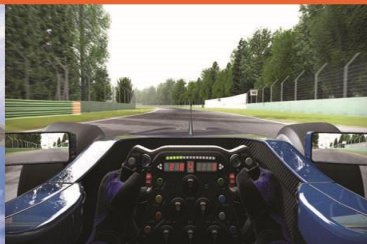

FLY, DRIVE, PLAY!

FROM
£20

Boeing 737 Airliner

VR Experiences

Top Gun Fighter Jet

Car Racing

Spitfire Combat

At the Flight Sim Centre, here is what we can offer you:

- Boeing 737-800 Airliner
- Full motion racing car and single seat flying simulator
- Top Gun Fighter Jet
- Supermarine Spitfire with VR
- Virtual Reality Gaming and Experiences
- Gift vouchers for all occasions
- Courses available - 737 type rating, PPL Training, Fear of Flying
- Corporate Events
- Birthday Parties
- Stag and Hen Parties